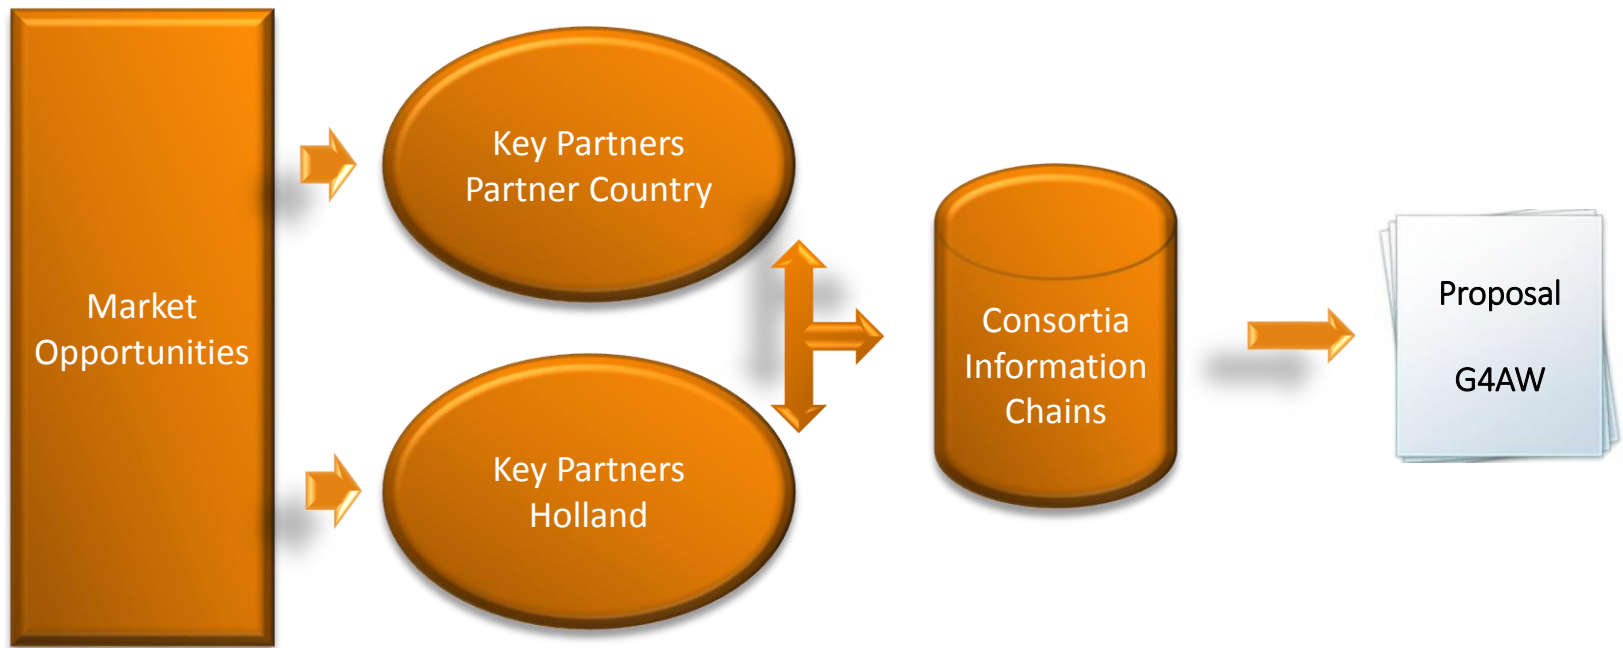

# Services NWP/CIWK

---

- NWP/CIWK provides G4AW support in:
  - Building an appropriate business model.
  - Linking G4AW to other initiatives in the water sector.
  - Information and contacts in a number of G4AW countries (with the support of NWP country advisors).
  - Insight in specific market opportunities in G4AW countries.
  - Increasing the visibility of G4AW initiatives and the portfolio of G4AW projects.

# Partnering in G4AW

---

- Within the G4AW programme CIWK/NWP supports organisations in building a consortium by finding project partners:
  - Dutch organisations looking for a partner from
  - Organisations in G4AW countries that have expressed interest in participating in the G4AW program in one of the matchmaking missions of NSO.

**G4AW**

GEODATA FOR AGRICULTURE AND WATER

*Netherlands  
Cooperation  
on Water and  
Climate Services*

# Matchmaking Process

---